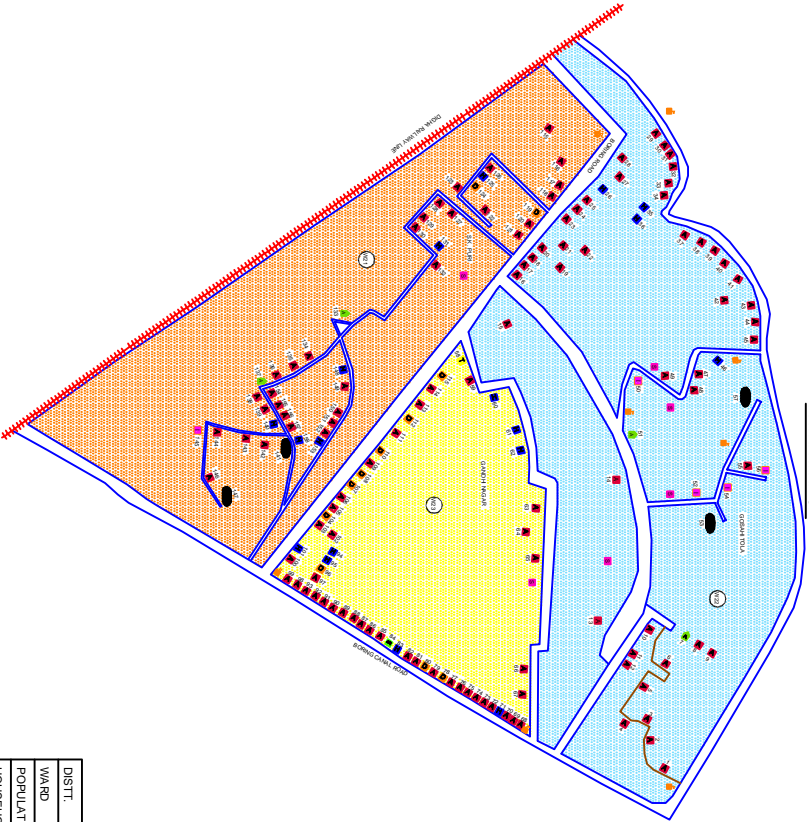

PATNA MAP-07

LEGEND	
	P.A. IPD
	P.A. OPD (ALLOPATHIC)
	P.A. AYURVEDIC
	P.A. HOMEOPATHIC
	P.A. DIAGNOSTIC PATN
	ICDS/ AWW
	GOV. FACILITY
	TRUST/ NGO
	RIVER/ CANAL
	ROAD PUCKA
	KUCHA ROAD
	RAILWAY LINE
	POND
	BRIDGE
	LISTED SLUM
	UNLISTED SLUM
	MASJID
	MANDIR
	CHURCH
	GURUDWARA
	SCHOOL/ COLLEGE
	POLICE STATION
	NAGAR PRISHAD

DISIT	PATNA
WARD	03
POPULATION	67,850
HOUSEHOLD	13,540
RESEARCH & DEVELOPMENT INITIATIVE, NEW DELHI	