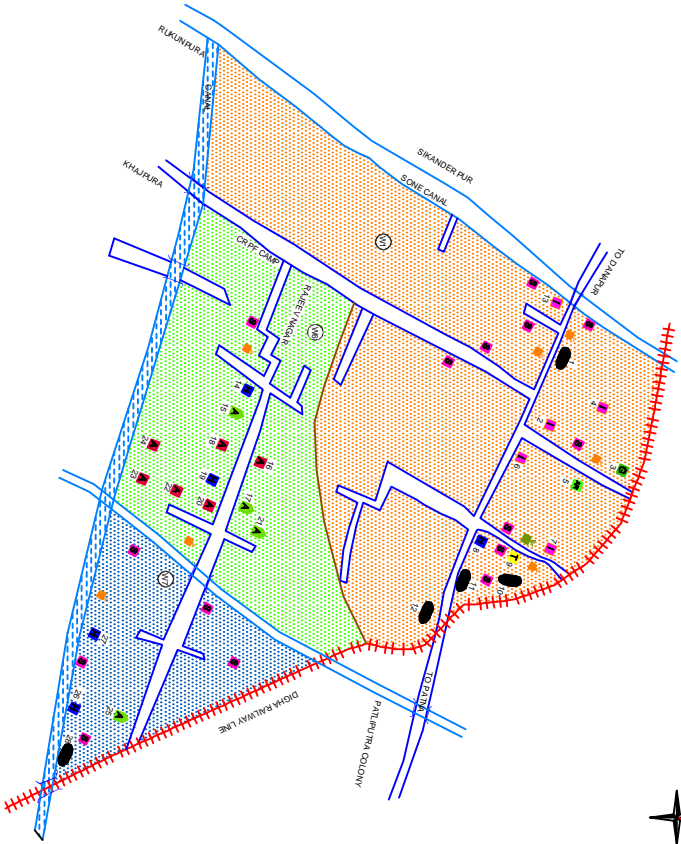

PATNA MAP-01

LEGEND	
	Pvt. IPD
	Pvt. OPD (ALL OPATHIC)
	Pvt. AYURVEDIC
	Pvt. HOMEOPATHIC
	Pvt. DIAGNOSTIC PATH-
	IGDS/ AMV
	GOV. FACILITY
	TRUST/ NGO
	RIVER/ CANAL
	ROAD PUCKA
	KUCHHA ROAD
	RAILWAY LINE
	POND
	BRIDGE
	LISTED SLUM
	UNLISTED SLUM
	MASJID
	MANDIR
	CHURCH
	GURUDWARA
	SCHOOL/ COLLEGE
	POLICE STATION
	MAGAR PRISHAD

DISTT.	PATNA
WARD	03
POPULATION	67,000
HOUSEHOLD	13,300
RESEARCH & DEVELOPMENT INITIATIVE NEW DELHI	