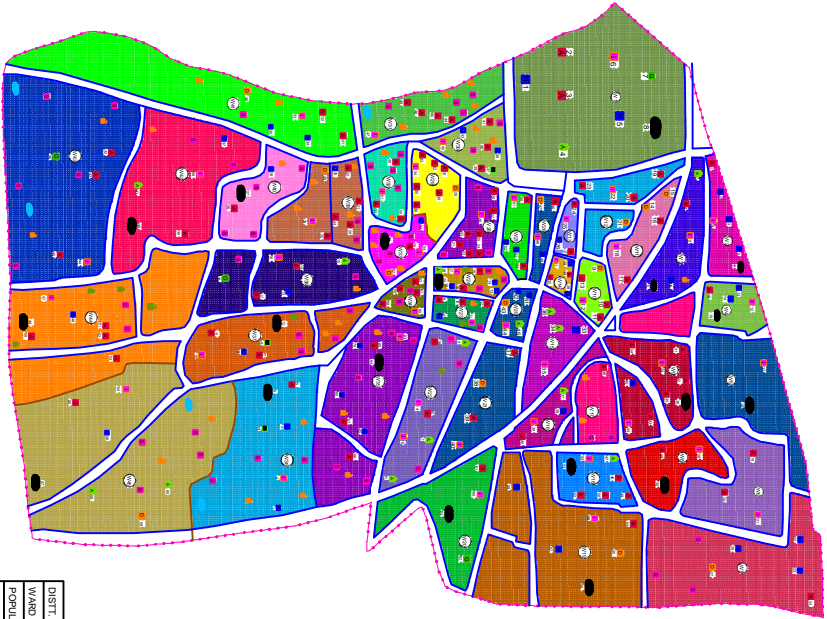

MUNGER CITY MAP

DISTT	MUNGER
WARD	45
POPULATION	2,11,880
HOUSEHOLD	42,785
RESEARCH & DEVELOPMENT INITIATIVE- NEW DELHI